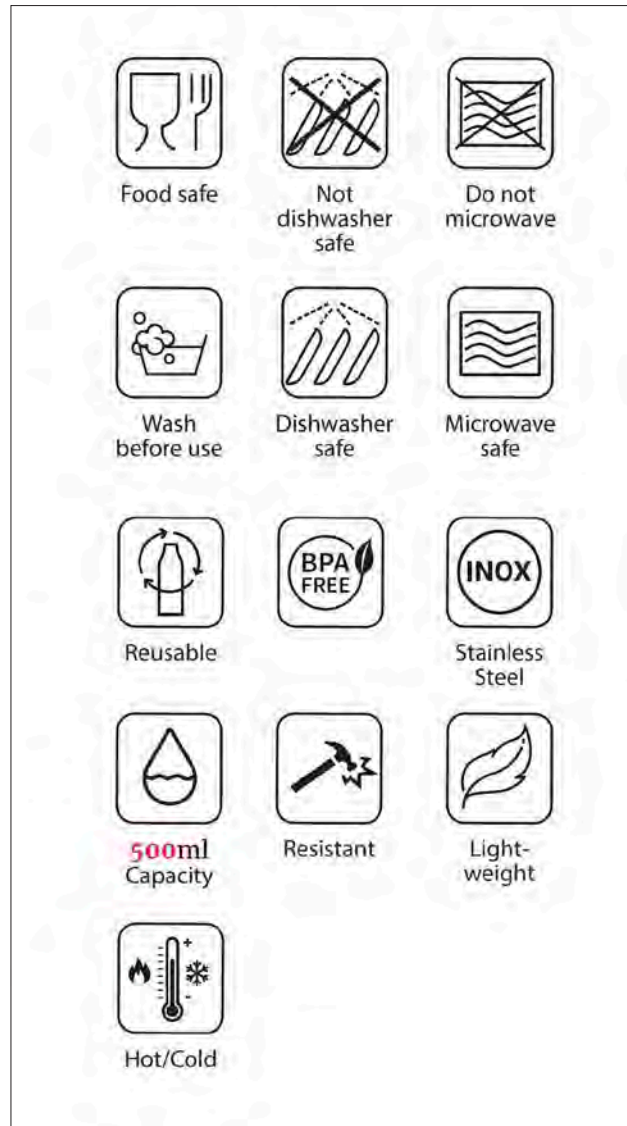

Product Label

Directions for Use

This product is designed for decorative purposes to create pleasing visual aesthetics for the customer as an addition to their space. Whilst this product is compliant within GPSR regulations, it is imperative that the product is used appropriately, to ensure customer safety.

This product is for decorative purposes and is not a toy. This item should be kept out of reach from children and pets as products may contain small parts. This information is readily available on the product packaging.